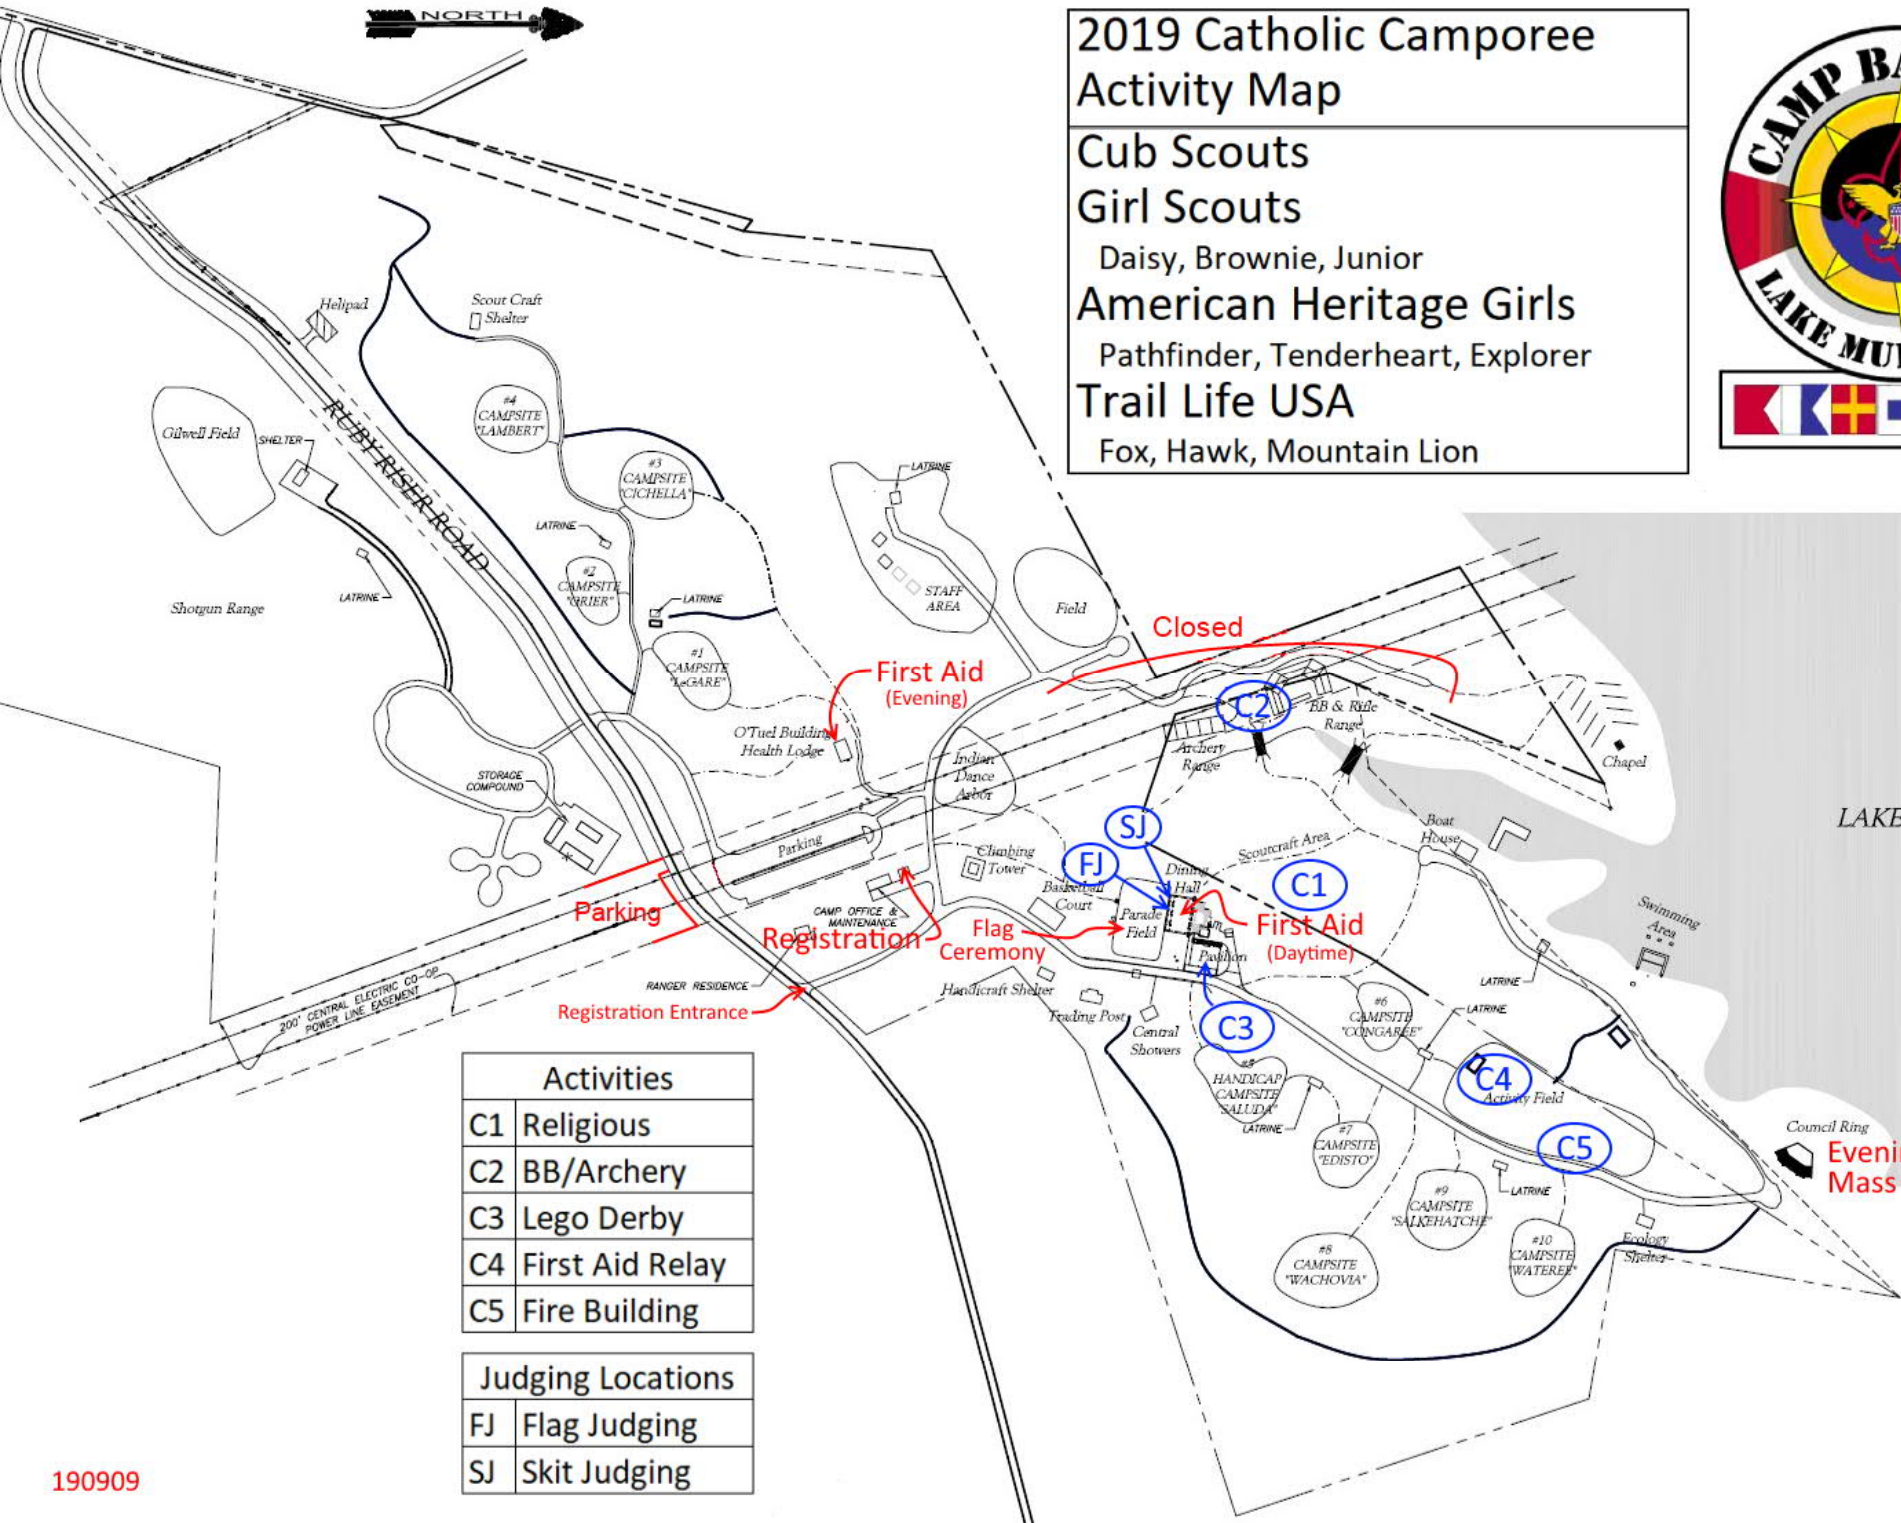

2019 Catholic Camporee Activity Map

Cub Scouts

Girl Scouts

Daisy, Brownie, Junior

American Heritage Girls

Pathfinder, Tenderheart, Explorer

Trail Life USA

Fox, Hawk, Mountain Lion

Activities	
C1	Religious
C2	BB/Archery
C3	Lego Derby
C4	First Aid Relay
C5	Fire Building

Judging Locations	
FJ	Flag Judging
SJ	Skit Judging

LAKE MURRAY

Council Ring
Evening Mass

South Carolina Catholic Camporee - 2019

Cub Scout/Girl Scout/American Heritage Girl/Trail Life Schedule

All groups stay together throughout the day. Please move as a group between activities

	C1 Religious	C2 BB or Archery	C3 Lego Derby	C4 First Aid Relay	C5 Fire Building
9-10 AM	Group #1	Group #2	Group #3	Group #4	Group #5
10-11 AM	Group #5	Group #1	Group #2	Group #3	Group #4
11-12 noon	Group #4	Group #5	Group #1	Group #2	Group #3
12-12:30	Lunch - Patrols Beginning with GY, AY, CS				
12:30-1PM	Lunch - Patrols Beginning with GS, AH, BS, CR				
1-2 PM	Group #3	Group #4	Group #5	Group #1	Group #2
2-3 PM	Group #2	Group #3	Group #4	Group #5	Group #1

On Saturday morning, your patrol number will be assigned to a group number.

Group number defines your activity schedule for the day

Flag and Skit Judging are located outside the dining hall (FJ and SJ on the map)