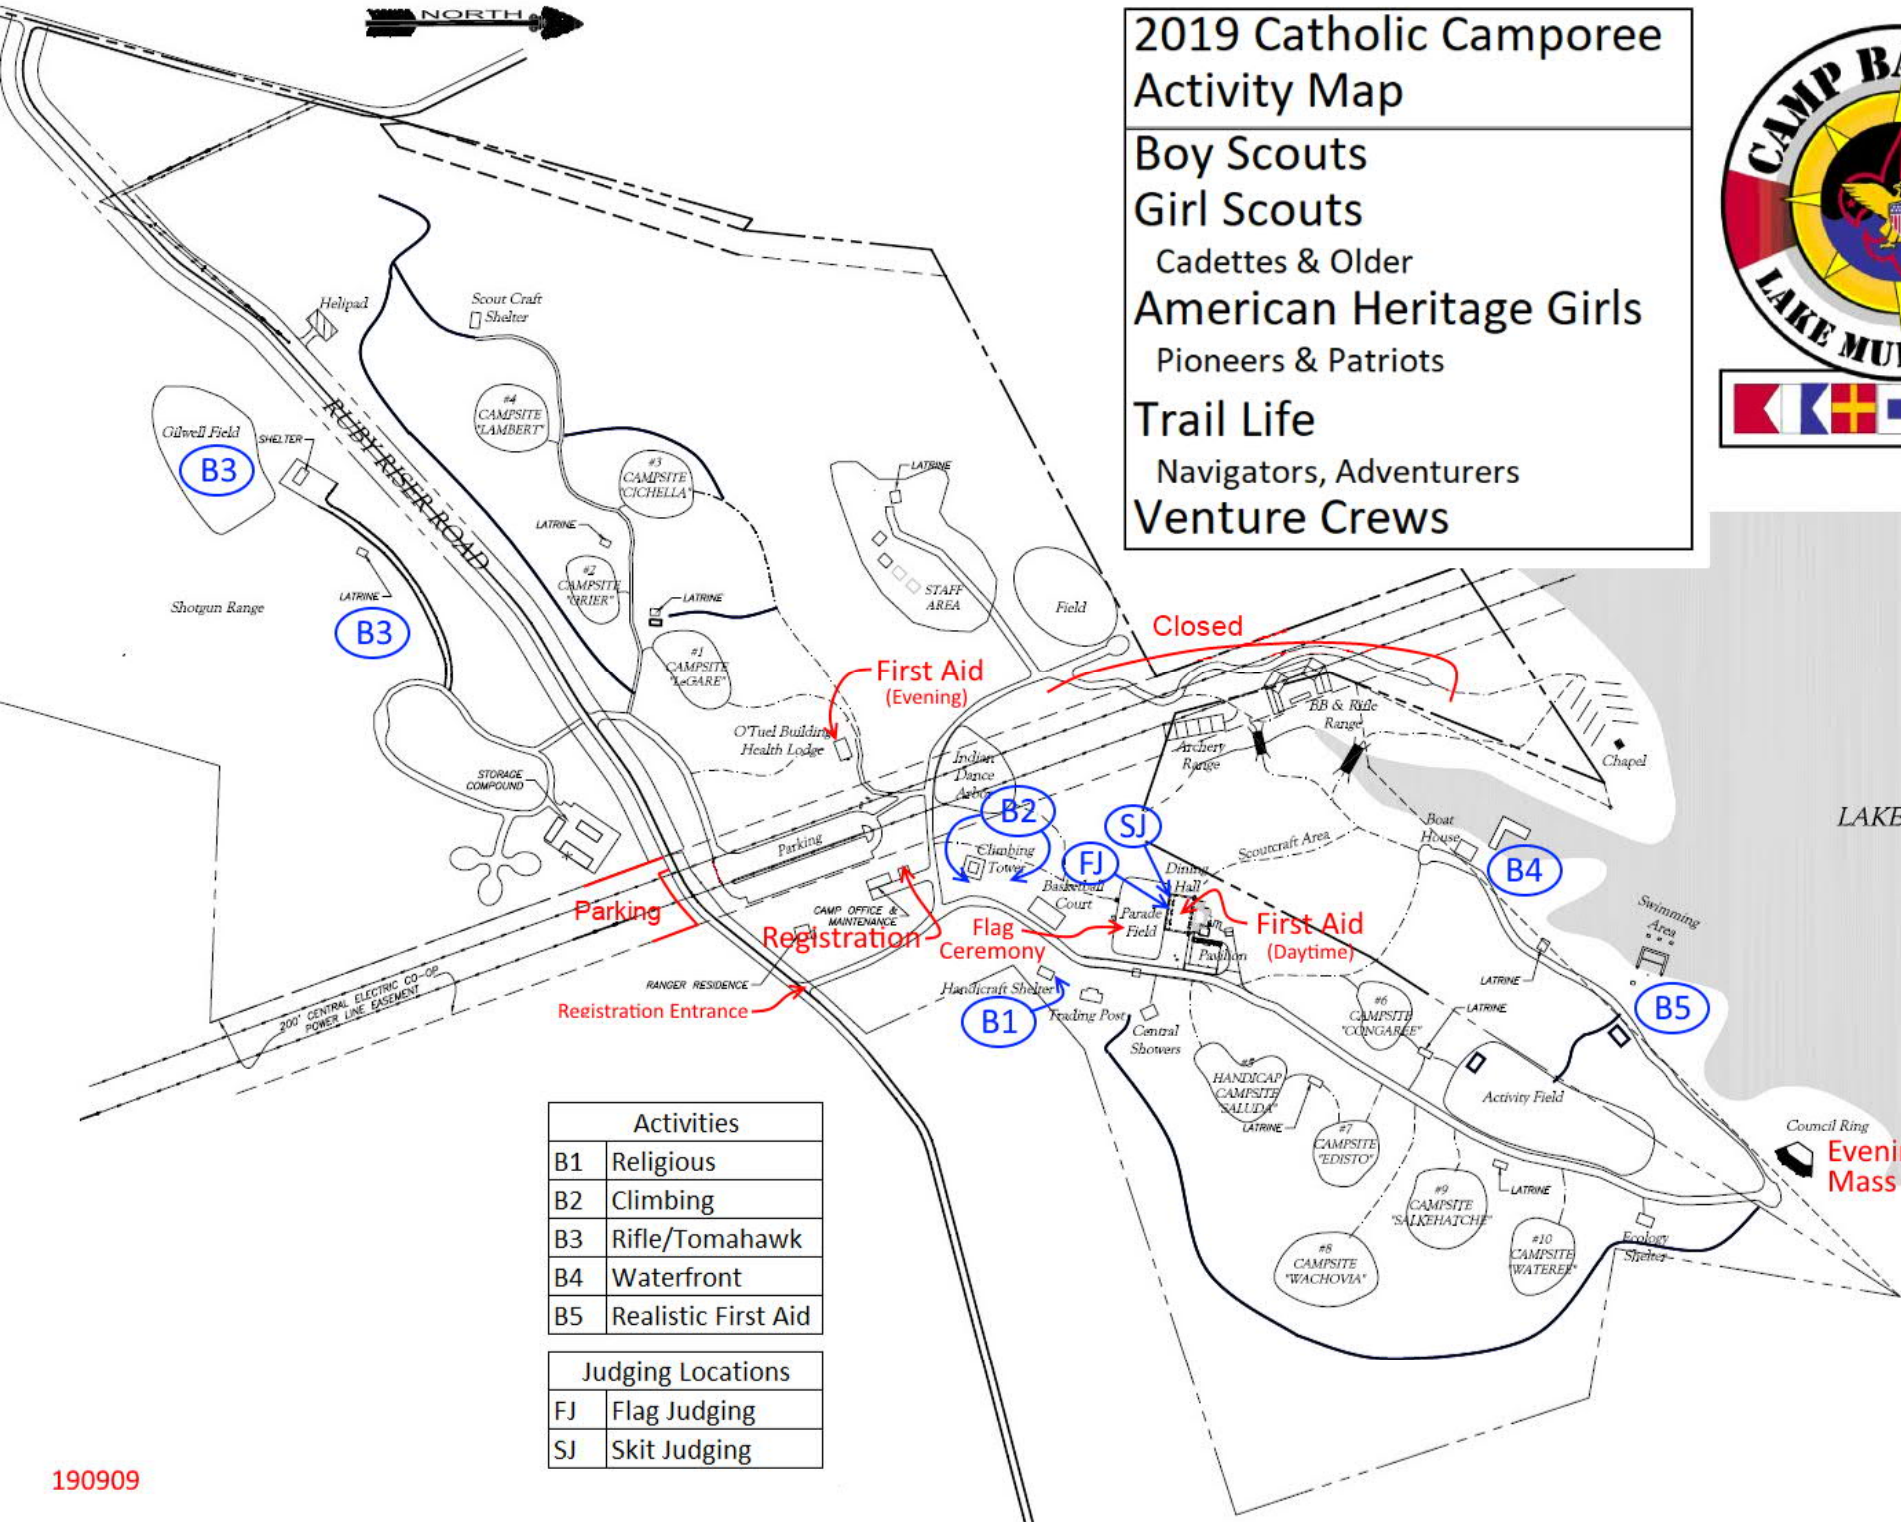

Venture Crews

Activities	
B1	Religious
B2	Climbing
B3	Rifle/Tomahawk
B4	Waterfront
B5	Realistic First Aid

Judging Locations	
FJ	Flag Judging
SJ	Skit Judging

LAKE MURRAY

## South Carolina Catholic Camporee - 2019

### Boy Scout/Girl Scout/American Heritage Girl/Trail Life Schedule

**All groups stay together throughout the day. Please move as a group between activities**

	B1 Religious	B2 Climbing	B3 Tomahawk	B4 Waterfront	B5 Realistic First Aid
9-10 AM	Group #1	Group #2	Group #3	Group #4	Group #5
10-11 AM	Group #5	Group #1	Group #2	Group #3	Group #4
11-12 noon	Group #4	Group #5	Group #1	Group #2	Group #3
12-12:30	Lunch - Patrols Beginning with GY, AY, CS				
12:30-1PM	Lunch - Patrols Beginning with GS, AH, BS, CR				
1-2 PM	Group #3	Group #4	Group #5	Group #1	Group #2
2-3 PM	Group #2	Group #3	Group #4	Group #5	Group #1

**On Saturday morning, your patrol number will be assigned to a group number.**

**Group number defines your activity schedule for the day**

Flag and Skit Judging are located outside the dining hall (FJ and SJ on the map)